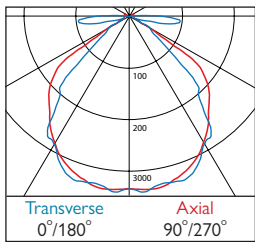

Venue® Track

Photometrics