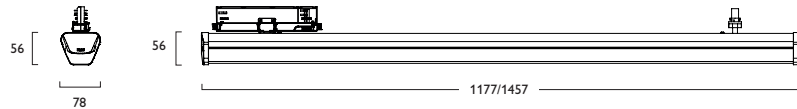

1177mm

1457mm

	1177mm			1457mm		
	CRI 80	13W	16W	26W	21W	33W
<b>3 Warm White LED (3000K)</b>						
Lumen Output	2507 lm	3132 lm	4887 lm	3957 lm	5944 lm	
LOR	0.79	0.79	0.79	0.79	0.79	
CRI	80	80	80	80	80	
Total Power	14.5W	18.3W	29.2W	23.6W	36.4W	
Power Factor	0.95	0.95	0.95	0.95	0.95	
Running Current	0.07A	0.10A	0.13A	0.11A	0.17A	
Inrush Current (Std)	5A (50us)	5A (50us)	7A (13us)	5A (50us)	7A (13us)	
Inrush Current (Dim)	10A (2.8us)	10A (2.8us)	12A (2.8us)	10A (2.8us)	12A (2.8us)	
Efficacy	136 lm/W	135 lm/W	132 lm/W	132 lm/W	129 lm/W	
Emergency Output (BLF)	N/A	N/A	N/A	N/A	N/A	
<b>4 Neutral White LED (4000K)</b>						
Lumen Output	2659 lm	3321 lm	5183 lm	4196 lm	6304 lm	
LOR	0.79	0.79	0.79	0.79	0.79	
CRI	80	80	80	80	80	
Total Power	14.5W	18.3W	29.2W	23.6W	36.4W	
Power Factor	0.95	0.95	0.95	0.95	0.95	
Running Current	0.07A	0.10A	0.13A	0.11A	0.17A	
Inrush Current (Std)	5A (50us)	5A (50us)	7A (13us)	5A (50us)	7A (13us)	
Inrush Current (Dim)	10A (2.8us)	10A (2.8us)	12A (2.8us)	10A (2.8us)	12A (2.8us)	
Efficacy	144 lm/W	143 lm/W	140 lm/W	140 lm/W	136 lm/W	
Emergency Output (BLF)	N/A	N/A	N/A	N/A	N/A	

Venue® Track

LED

Power	LED	Length	Beam Angle	Beam Diameter	Beam Spread	Beam Depth
13W	LED	1177mm	1682	13	777	777
16W	LED	1177mm	1682	16	777	777
26W	LED	1177mm	1682	26	777	777
21W	LED	1457mm	1684	21	778	778
33W	LED	1457mm	1684	33	778	778

230V 50-60Hz IP20 1.49 kg 1177mm 1.8 kg 1457mm

- Available in a choice of lumen output up to 6304 lumens
- Efficacies up to 144 lm/W
- Life expectancy 72,000 hours (L80 B10)
- Complementary Pendant & Surface versions available
- Quick and easy, tool free installation
- Wireless Lighting Control available, see Connected video for full overview
- Tamper proof end caps option available
- CRI90 options available TT/TD1683 & TT/TD1685