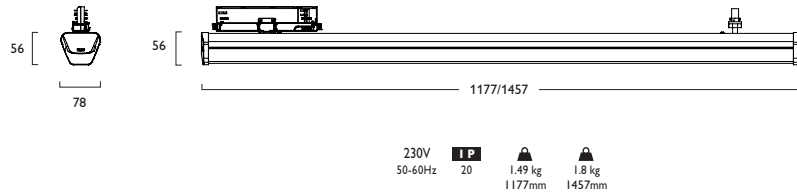

1177mm

1457mm

	1177mm			1457mm		
	CRI 80	13W	16W	26W	21W	33W
<b>3 Warm White LED (3000K)</b>						
Lumen Output	2507 lm	3132 lm	4887 lm	3957 lm	5944 lm	
LOR	0.79	0.79	0.79	0.79	0.79	
CRI	80	80	80	80	80	
Total Power	14.5W	18.3W	29.2W	23.6W	36.4W	
Power Factor	0.95	0.95	0.95	0.95	0.95	
Running Current	0.07A	0.10A	0.13A	0.11A	0.17A	
Inrush Current (Std)	5A (50us)	5A (50us)	7A (13us)	5A (50us)	7A (13us)	
Inrush Current (Dim)	10A (2.8us)	10A (2.8us)	12A (2.8us)	10A (2.8us)	12A (2.8us)	
Efficacy	136 lm/W	135 lm/W	132 lm/W	132 lm/W	129 lm/W	
Emergency Output (BLF)	N/A	N/A	N/A	N/A	N/A	
<b>4 Neutral White LED (4000K)</b>						
Lumen Output	2659 lm	3321 lm	5183 lm	4196 lm	6304 lm	
LOR	0.79	0.79	0.79	0.79	0.79	
CRI	80	80	80	80	80	
Total Power	14.5W	18.3W	29.2W	23.6W	36.4W	
Power Factor	0.95	0.95	0.95	0.95	0.95	
Running Current	0.07A	0.10A	0.13A	0.11A	0.17A	
Inrush Current (Std)	5A (50us)	5A (50us)	7A (13us)	5A (50us)	7A (13us)	
Inrush Current (Dim)	10A (2.8us)	10A (2.8us)	12A (2.8us)	10A (2.8us)	12A (2.8us)	
Efficacy	144 lm/W	143 lm/W	140 lm/W	140 lm/W	136 lm/W	
Emergency Output (BLF)	N/A	N/A	N/A	N/A	N/A	

Venue® Track

LED

Power	LED	Length	Beam Angle	Beam Diameter	Beam Spread	Beam Depth
13W	LED	1177mm	1682	13	777	777
16W	LED	1177mm	1682	16	777	777
26W	LED	1177mm	1682	26	777	777
21W	LED	1457mm	1684	21	778	778
33W	LED	1457mm	1684	33	778	778

- Available in a choice of lumen output up to 6304 lumens
- Efficacies up to 144 lm/W
- Life expectancy 72,000 hours (L80 B10)
- Complementary Pendant & Surface versions available
- Quick and easy, tool free installation
- Wireless Lighting Control available, see Connected video for full overview
- Tamper proof end caps option available
- CRI90 options available TT/TD1683 & TT/TD1685