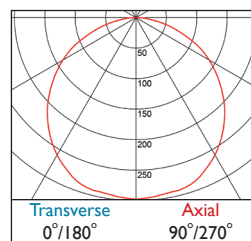

Photometrics

359 mm DLOR: 0.82

Tel: (0191) 280 9911 Email: technical@hacel.co.uk Web: www.hacel.co.uk V4 - 11/2024

* All values provided in this document are subject to International standards and electronic components from leading suppliers which are subject to +/- 10% tolerance and apply at an ambient temperature of 25°C. Hacel Lighting look to constantly improve its product and reserve the right to change specifications without prior notification.