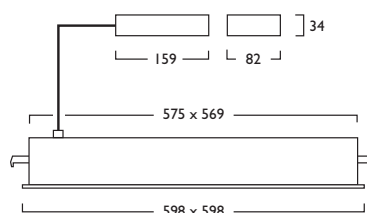

## SkyMod® Recessed

LED

21W	LED	IM298	LED	21	359
33W	LED	IM298	LED	33	359
46W	LED	IM298	LED	46	359

230V 50Hz IP 20 580 x 580mm 6.5 kg

Designed for plasterboard type ceilings

3	Warm White LED (3000K)	CRI 80	21W	33W	46W
	Lumen Output		3746 lm	6182 lm	8076 lm
	LOR		0.82	0.82	0.82
	CRI		80	80	80
	Total Power		22.3W	37.2W	48.0W
	Power Factor		0.95	0.95	0.95
	Running Current		0.10A	0.17A	0.22A
	Inrush Current (Std)		15.0A (230us)	24.7A (268us)	25.9A (252us)
	Inrush Current (Dim)		25.0A (140us)	28.0A (195us)	26.0A (264us)
	Efficacy		137 lm/W	136 lm/W	137 lm/W
	Emergency Output (BLF)		486 lm (13%)	494 lm (8%)	484 lm (6%)

4	Neutral White LED (4000K)	CRI 80	21W	33W	46W
	Lumen Output		3880 lm	6402 lm	8366 lm
	LOR		0.82	0.82	0.82
	CRI		80	80	80
	Total Power		22.3W	37.2W	48.0W
	Power Factor		0.95	0.95	0.95
	Running Current		0.10A	0.17A	0.22A
	Inrush Current (Std)		15.0A (230us)	24.7A (268us)	25.9A (252us)
	Inrush Current (Dim)		25.0A (140us)	28.0A (195us)	26.0A (264us)
	Efficacy		142 lm/W	141 lm/W	142 lm/W
	Emergency Output (BLF)		504 lm (13%)	512 lm (8%)	501 lm (6%)

### LG7 in accordance with SLL Code for Lighting 2012\*

- Features an Opal polycarbonate diffuser with wipe clean surface
- Available in a choice of lumen outputs, up to 8366 lumens
- Efficacies up to 142 lm/W
- 21W version has luminance limits below 3000cd/m<sup>2</sup> at the 65° cut off \*
- Life expectancy in excess of 71,000 hours (L90 B10)
- Colour stability within 3 MacAdams
- Wide choice of high quality control gear
- TP(b) rated as standard
- Wireless Lighting Control available, see Connected video for full overview