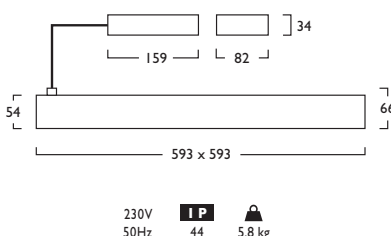

## SkyMod® Grid

LED	21W	33W	46W
Warm White LED (3000K)	21	33	46
Neutral White LED (4000K)	21	33	46
White (RAL 9010)	21	33	46

Designed for 15mm and 25mm T grid ceilings

3	Warm White LED (3000K)	CRI 80	21W	33W	46W
	Lumen Output		3746 lm	6182 lm	8076 lm
	LOR		0.82	0.82	0.82
	CRI		80	80	80
	Total Power		22.3W	37.2W	48.0W
	Power Factor		0.95	0.95	0.95
	Running Current		0.10A	0.17A	0.22A
	Inrush Current (Std)		15.0A (230us)	24.7A (268us)	25.9A (252us)
	Inrush Current (Dim)		25.0A (140us)	28.0A (195us)	26.0A (264us)
	Efficacy		137 lm/W	136 lm/W	137 lm/W
	Emergency Output (BLF)		486 lm (13%)	494 lm (8%)	484 lm (6%)
4	Neutral White LED (4000K)	CRI 80	21W	33W	46W
	Lumen Output		3880 lm	6402 lm	8366 lm
	LOR		0.82	0.82	0.82
	CRI		80	80	80
	Total Power		22.3W	37.2W	48.0W
	Power Factor		0.95	0.95	0.95
	Running Current		0.10A	0.17A	0.22A
	Inrush Current (Std)		15.0A (230us)	24.7A (268us)	25.9A (252us)
	Inrush Current (Dim)		25.0A (140us)	28.0A (195us)	26.0A (264us)
	Efficacy		142 lm/W	141 lm/W	142 lm/W
	Emergency Output (BLF)		504 lm (13%)	512 lm (8%)	501 lm (6%)

### LG7 in accordance with SLL Code for Lighting 2012\*

- Features an Opal polycarbonate diffuser with wipe clean surface
- Available in a choice of lumen outputs, up to 8366 lumens
- Efficacies up to 142 lm/W
- 21W version has luminance limits below 3000cd/m<sup>2</sup> at the 65° cut off \*
- Life expectancy in excess of 71,000 hours (L90 B10)
- IP44 Rated (Front face only)
- Colour stability within 3 MacAdams
- Wide choice of high quality control gear
- TP(b) rated as standard
- Wireless Lighting Control available, see Connected video for full overview