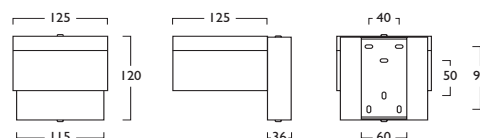

3	Warm White LED (3000K)	CRI 80	6W	8W	12W
	Lumen Output		1158 lm	1438 lm	1984 lm
	LOR		0.84	0.84	0.84
	CRI		80	80	80
	Total Power		7.2W	9W	12.8W
	Power Factor		0.92	0.9	0.94
	Running Current		0.05A	0.04A	0.08A
	Inrush Current (STD)		3A (60us)	3.5A (35us)	3.5A (35us)
	Inrush Current (DIM)		10A (80us)	10A (80us)	10A (80us)
	Efficacy		135 lm/W	134 lm/W	130 lm/W
	Emergency Output (BLF)		N/A	N/A	N/A

230V 50Hz **IP** 20  $\varnothing$  50mm 0.9 kg