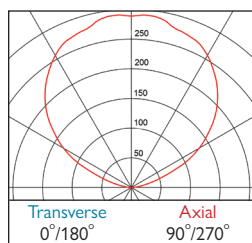

Photometrics

- **A** Integral Driver/Remote
- **J** Switch Dim
- **S** DALI Dim

3 Warm (3000K) **4** Neutral (4000K)

1 White (RAL 9010) **2** Urban Graphite (RAL 7046) **3** Black (RAL 9005)

Tel: (0191) 280 9911 Email: technical@hacel.co.uk Web: www.hacel.co.uk

V4 - 08/2024

* All values provided in this document are subject to International standards and electronic components from leading suppliers which are subject to +/- 10% tolerance and apply at an ambient temperature of 25°C. Hacel Lighting look to constantly improve it's product and reserve the right to change specifications without prior notification.