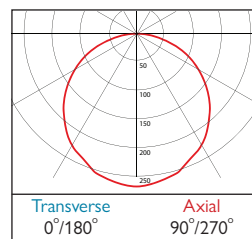

Photometrics

764 DLOR: 0.80

V3 - 07/2024

* All values provided in this document are subject to International standards and electronic components from leading suppliers which are subject to +/- 10% tolerance and apply at an ambient temperature of 25°C. Hacel Lighting look to constantly improve its product and reserve the right to change specifications without prior notification.