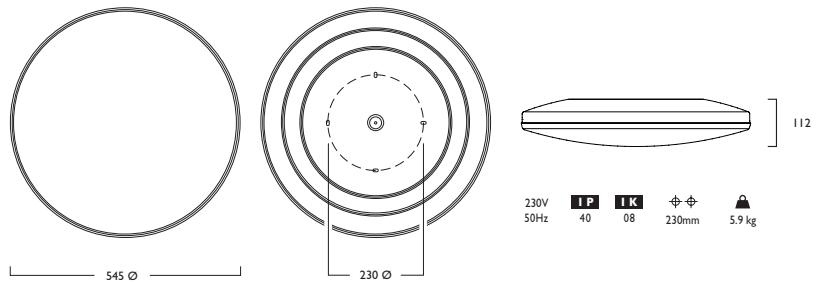

Control Device

Handset (Not suitable for BT versions) **CD1603** ☒ **PIR000**

Note: Handset must be within 1m of fitting to work

- **A** Integral Driver/Remote
- **E** Emergency
- **J** Switch Dim (SD1340 only)
- **K** Switch Dim + Emergency (SD1340 only)
- **S** DALI Dim
- **T** DALI Dim + Emergency
- **C** DALI Dim + DALI Emergency
- **L** DALI Bluetooth
- **M** DALI Bluetooth + Emergency

3 Warm (3000K) 4 Neutral (4000K)

1 White (RAL 9010) 2 Urban Graphite (RAL 7046) 3 Black (RAL 9005)

Tel: (0191) 280 9911 Email: technical@hacel.co.uk Web: www.hacel.co.uk V3 - 07/2024