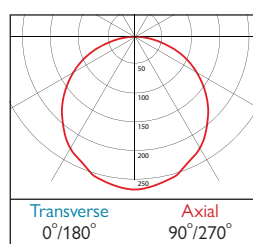

Photometrics

765 DLOR: 0.80

Tel: (0191) 280 9911 Email: technical@hacel.co.uk Web: www.hacel.co.uk V3 - 07/2024

* All values provided in this document are subject to International standards and electronic components from leading suppliers which are subject to +/- 10% tolerance and apply at an ambient temperature of 25°C. Hacel Lighting look to constantly improve it's product and reserve the right to change specifications without prior notification.