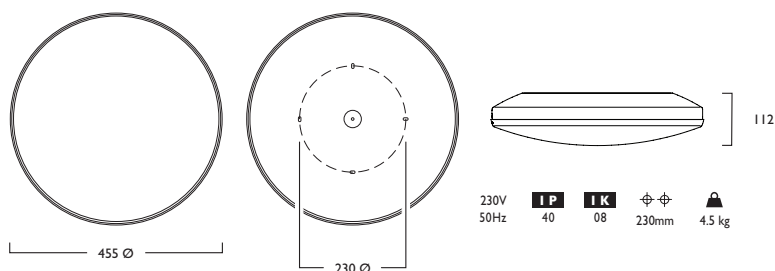

Control Device

Handset (Not suitable for BT versions)	CD1603	X	PIR000

Note: Handset must be within 1m of fitting to work

1. **A** Integral Driver/Remote
   - **E** Emergency
   - **J** Switch Dim (SD1338 only)
   - **K** Switch Dim + Emergency (SD1338 only)
   - **S** DALI Dim
   - **T** DALI Dim + Emergency
   - **C** DALI Dim + DALI Emergency
   - **L** DALI Bluetooth
   - **M** DALI Bluetooth + Emergency
2. 3 Warm (3000K) 4 Neutral (4000K)
3. 1 White (RAL 9010) 2 Urban Graphite (RAL 7046) 3 Black (RAL 9005)