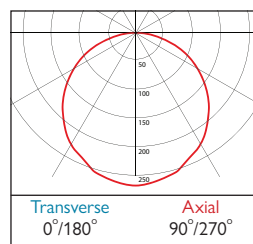

Photometrics

766 DLOR: 0.80

* All values provided in this document are subject to International standards and electronic components from leading suppliers which are subject to +/- 10% tolerance and apply at an ambient temperature of 25°C. Hacel Lighting look to constantly improve its product and reserve the right to change specifications without prior notification.