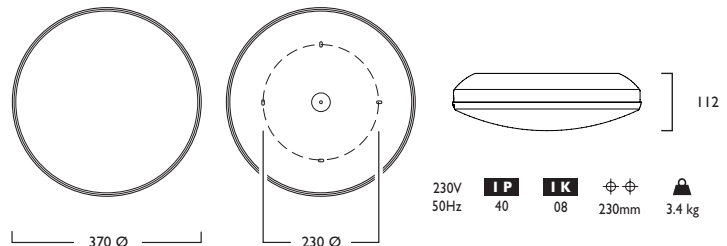

Control Device	Handset (Not suitable for BT versions)	CD1603	X	PIR000

Note: Handset must be within 1m of fitting to work

- **A** Integral Driver/Remote
- **E** Emergency
- **J** Switch Dim (SD1336 only)
- **K** Switch Dim + Emergency (SD1336 only)
- **S** DALI Dim
- **T** DALI Dim + Emergency
- **C** DALI Dim + DALI Emergency
- **L** DALI Bluetooth
- **M** DALI Bluetooth + Emergency

- **3** Warm (3000K)   **4** Neutral (4000K)
- **1** White (RAL 9010)   **2** Urban Graphite (RAL 7046)   **3** Black (RAL 9005)

Tel: (0191) 280 9911   Email: technical@hacel.co.uk   Web: www.hacel.co.uk