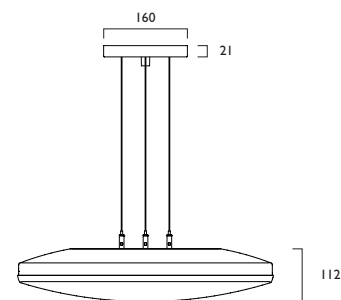

Lumera® 545

LED

30W	LED	PN1340	—	LED	—	30	—	+	766
43W	LED	PN1340	—	LED	—	43	—	+	766
57W	LED	PN1340	—	LED	—	57	—	+	766

230V 50Hz

- **A** Integral Driver/Remote
- **E** Emergency
- **J** Switch Dim
- **K** Switch Dim + Emergency
- **S** DALI Dim
- **T** DALI Dim + Emergency
- **C** DALI Dim + DALI Emergency
- **L** DALI Bluetooth
- **M** DALI Bluetooth + Emergency

- **3** Warm (3000K)   **4** Neutral (4000K)
- **1** White (RAL 9010)   **2** Urban Graphite (RAL 7046)   **3** Black (RAL 9005)
- **340** 3 x 5m Suspensions (wires only)