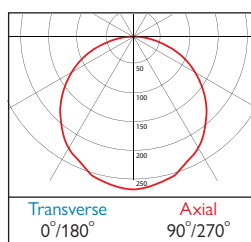

Photometrics

764 DLOR: 0.80

Tel: (0191) 280 9911 Email: technical@hacel.co.uk Web: www.hacel.co.uk V2 - 07/2024

* All values provided in this document are subject to International standards and electronic components from leading suppliers which are subject to +/- 10% tolerance and apply at an ambient temperature of 25°C. Hacel Lighting look to constantly improve it's product and reserve the right to change specifications without prior notification.