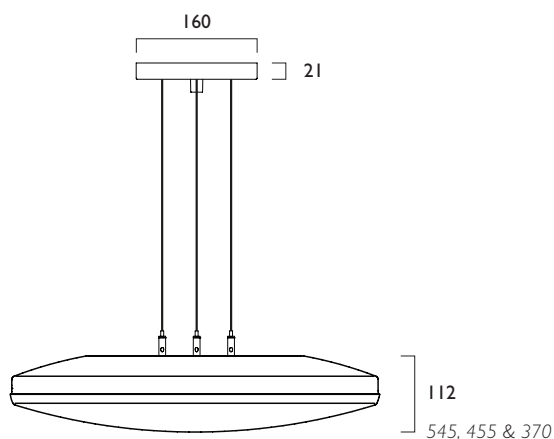

- Lumens outputs up to 9308 lumens
- Efficacies up to 137 lm/W
- Life expectancy up to 134,000 hours (L80 B10) or 65,000 hours (L90 B10)
- Colour Stability within 3 MacAdams
- Available in three sizes
- Supplied with tamperproof Diffuser Retaining Screw
- Complementary Surface & Wall Light versions available
- Wireless Lighting Control available, see Connected video for full overview