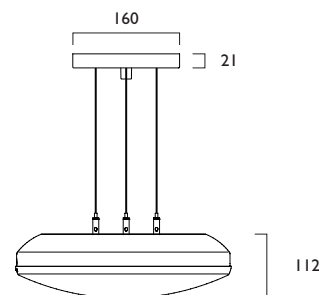

Lumera® 370

LED							
6W LED	PN1336	LED	06	+	764		
13W LED	PN1336	LED	13	+	764		
20W LED	PN1336	LED	20	+	764		

230V 50Hz **IP** 40 **IK** 08 50mm 4 kg

- **A** Integral Driver/Remote
- **E** Emergency
- **J** Switch Dim
- **K** Switch Dim + Emergency
- **S** DALI Dim
- **T** DALI Dim + Emergency
- **C** DALI Dim + DALI Emergency
- **L** DALI Bluetooth
- **M** DALI Bluetooth + Emergency

- **3** Warm (3000K)   **4** Neutral (4000K)
- **1** White (RAL 9010)   **2** Urban Graphite (RAL 7046)   **3** Black (RAL 9005)
- **340** 3 x 5m Suspensions (wires only)