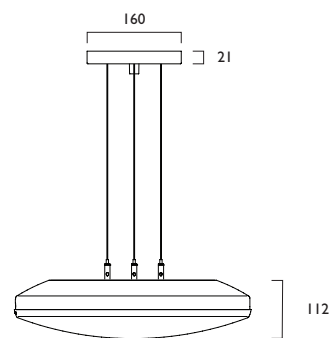

Lumera® 455

LED	17W	29W	43W
LED	PN1338	PN1338	PN1338
LED	17	29	43
LED	765	765	765

230V 50Hz IP 40 IK 08 50mm 5.1 kg

- A Integral Driver/Remote
- E Emergency
- J Switch Dim
- K Switch Dim + Emergency
- S DALI Dim
- T DALI Dim + Emergency
- C DALI Dim + DALI Emergency
- L DALI Bluetooth
- M DALI Bluetooth + Emergency

- 3 Warm (3000K) 4 Neutral (4000K)
- 1 White (RAL 9010) 2 Urban Graphite (RAL 7046) 3 Black (RAL 9005)
- 340 3 x 5m Suspensions (wires only)