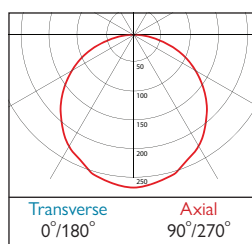

Photometrics

766 DLOR: 0.80

Tel: (0191) 280 9911 Email: technical@hacel.co.uk Web: www.hacel.co.uk V2 - 07/2024

* All values provided in this document are subject to International standards and electronic components from leading suppliers which are subject to +/- 10% tolerance and apply at an ambient temperature of 25°C. Hacel Lighting look to constantly improve it's product and reserve the right to change specifications without prior notification.

Hacel®
Fluent in Lighting