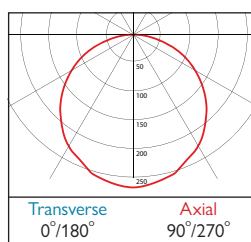

Photometrics

765 DLOR: 0.80

Tel: (0191) 280 9911 Email: technical@hacel.co.uk Web: www.hacel.co.uk V2 - 07/2024

* All values provided in this document are subject to International standards and electronic components from leading suppliers which are subject to +/- 10% tolerance and apply at an ambient temperature of 25°C. Hacel Lighting look to constantly improve it's product and reserve the right to change specifications without prior notification.

Hacel
Fluent in Lighting