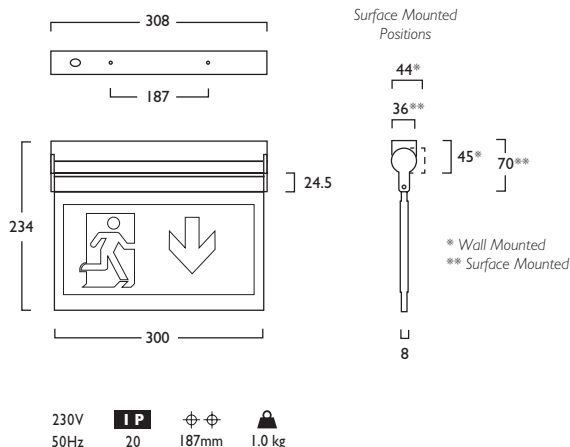

Maximum viewing distance 28m

Arrow Left

ISO Single & Double Sided

Arrow Right

ISO Single & Double Sided

Arrow Up

ISO Single & Double Sided

Arrow Down

ISO Single & Double Sided

Emerge Eco Exit Sign

LED	☀	🏠	📏	🔌	🔒			
1W LED	Surface (Ceiling/Wall)	SD1544	E	LED 001	I	1	N/a	
1W LED	Recessed (Ceiling/Wall)	ID1545	E	LED 001	I	1	N/a	
1W LED	Suspended (Ceiling)	PN1546	E	LED 001	I	1	N/a	

	IW
Lumen Output	N/a
LOR	1.00
CRI/Ra Index	80
Total Power	2.3W
Power Factor	0.53
Running Current	0.02A
Inrush Current	18.7A (3us)
Emergency Output (BFL)	N/a

- Surface, Wall, Recessed and Suspended, three hour Emergency Exit luminaires
- Hinged blade for wall mounting which also allows mounting on angled surfaces
- Non Maintained operation only
- Viewing distance 28m
- Supplied with Interchangeable ISO Legend Pack: Arrow Left, Arrow Right, Arrow Up and Arrow Down
- Life expectancy 100,000 hours (L70 B10)
- Recharge period 24 hours