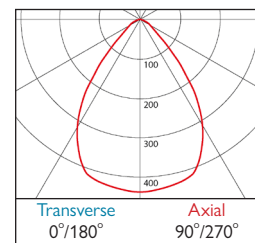

504, 506, 508 DLOR: 0.63

Tel: (0191) 280 9911 Email: technical@hacel.co.uk Web: www.hacel.co.uk V4 - 09/2024

* All values provided in this document are subject to International standards and electronic components from leading suppliers which are subject to +/- 10% tolerance and apply at an ambient temperature of 25°C. Hacel Lighting look to constantly improve it's product and reserve the right to change specifications without prior notification.