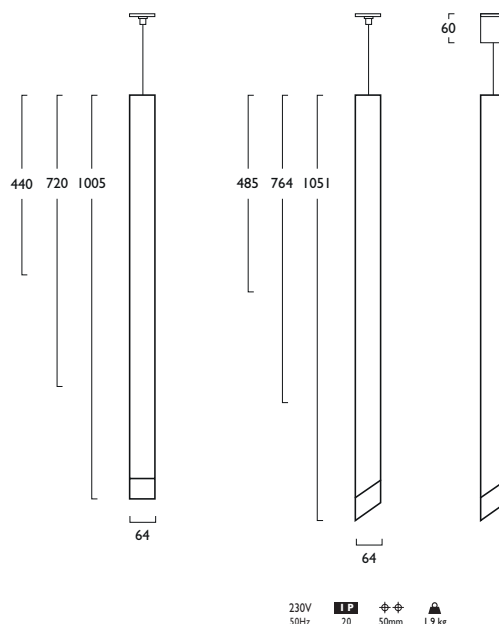

Chyme® Cylo

Chyme® Accent

230V 50Hz IP20 50mm 1.9kg

Chyme® Cylo

LED	☀	📏	🏠	📏	📏	📏	📏	📏	📏	📏
7W	LED	440	PN 1166	LED	07	+	504			
7W	LED	720	PN 1168	LED	07	+	506			
7W	LED	1005	PN 1170	LED	07	+	508			

Chyme® Accent

LED	☀	📏	🏠	📏	📏	📏	📏	📏	📏	📏
7W	LED	485	PN 1172	LED	07	+	504			
7W	LED	764	PN 1174	LED	07	+	506			
7W	LED	1051	PN 1176	LED	07	+	508			

3	Warm White LED (3000K)	CRI 80	7W
	Lumen Output		1164 lm
	LOR		0.63
	CRI		80
	Total Power		6.9W
	Power Factor		0.75
	Running Current		0.04A
	Inrush Current (Std)		3.0A (45us)
	Inrush Current (Dim)		13.8A (282us)
	Efficacy		106 lm/W
	Emergency Output (BLF)		N/A

4	Neutral White LED (4000K)	CRI 80	7W
	Lumen Output		1212 lm
	LOR		0.63
	CRI		80
	Total Power		6.9W
	Power Factor		0.75
	Running Current		0.04A
	Inrush Current (Std)		3.0A (45us)
	Inrush Current (Dim)		13.8A (282us)
	Efficacy		110 lm/W
	Emergency Output (BLF)		N/A