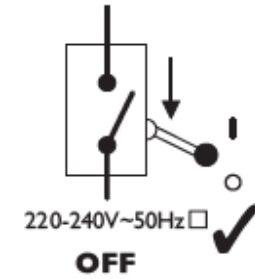

## Module to end cap

1

2

## Surface mounted modules

1 **IMPORTANT**

Due to the weight of these luminaires, ensure suitable fixings are used when installing!

2 **Surface**

*Tighten screws after installation*

3 **Light Spill Surface**

## Electrical Connections

1

2

WHITE	Control (-/D2/DALI 2)
RED	Control (+/D1/DALI 1)
ORANGE	L3
BLUE	N
GRN/YL	⊥
BROWN	L1 (Switched)
BLACK	L2 (Unswitched)