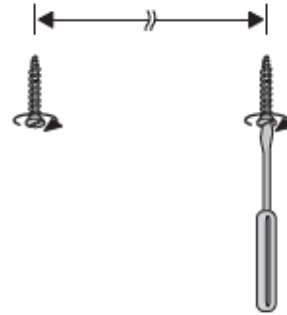

### Module to L, T and X connector

1 L Connector shown

*Wiring loom may require re-routing*

2

3

## Module to end cap

1

2

## Surface mounted modules

1 **IMPORTANT**

Due to the weight of these luminaires, ensure suitable fixings are used when installing!

2 **Surface**

*Tighten screws after installation*

3 **Light Spill Surface**