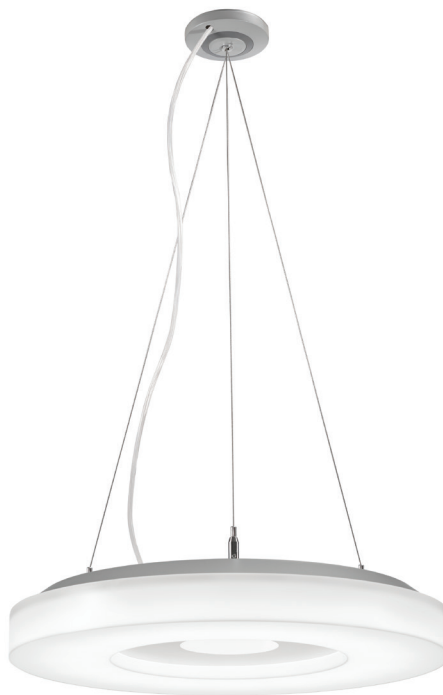

4 Neutral White LED (4000K)	CRI 80	15W	32W	50W
Lumen Output		2969 lm	5743 lm	8756 lm
LOR		0.70	0.70	0.70
CRI		80	80	80
Total Power		17.2W	34.5W	54.3W
Power Factor		0.87	0.96	0.95
Running Current		0.7A	0.14A	0.22A
Inrush Current (Std)		2.9A (61us)	24.7A (150us)	25.9A (252us)
Inrush Current (Dim)		25.0A (140us)	28.0A (165us)	26.0A (264us)
Efficacy		120 lm/W	116 lm/W	112 lm/W
Emergency Output (BLF)		417 lm (14%)	411 lm (7%)	438 lm (5%)

Solos® Pendant

LED

15W	LED	PN287	LED	15	+	737
32W	LED	PN287	LED	32	+	737
50W	LED	PN287	LED	50	+	737

Gear types F & G must be operated through a DSI

- A Integral Driver/Remote
- E Emergency
- F Digital Dim
- G Digital Dim + Emergency
- J Switch Dim
- K Switch Dim + Emergency
- S DALI Dim
- T DALI Dim + Emergency
- C DALI Dim + DALI Emergency
- L DALI Bluetooth
- M DALI Bluetooth + Emergency

3 Warm (3000K) 4 Neutral (4000K)

1 White (RAL 9010) 2 Urban Graphite (RAL 7046) 3 Black (RAL 9005)

Luminescent Halo Options - Examples Shown on page 2

353 3x 5m Suspensions (wires only)

- Slim circular contemporary luminaire
- High performance LED offering 65,000 hour life expectancy (L80 B10)
- Lumen outputs from 2795 to 8756 lumens
- Efficacies up to 120 lm/W
- Colour stability within 3 MacAdams
- 2m suspension supplied as standard (Optional 5m)
- Centre feature and housing available in White, Black and Graphite (shown)
- Complementary Downlight, Surface and Wall Light versions are available
- Wireless Lighting Control available, see Connected video for full overview

Solos[®] Pendant

■ Luminescent Halo Options

469 Neptune Blue

470 Mars Red

472 Acid Green

Photometrics

737 DLOR: 0.70