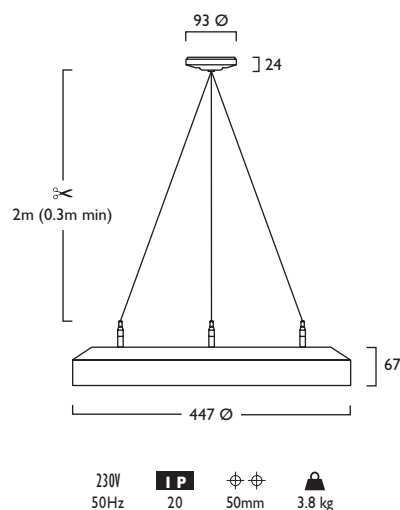

3 Warm White LED (3000K)	CRI 80	15W	32W	50W
Lumen Output		2795 lm	5405 lm	8241 lm
LOR		0.70	0.70	0.70
CRI		80	80	80
Total Power		17.2W	34.5W	54.3W
Power Factor		0.87	0.96	0.95
Running Current		0.7A	0.14A	0.22A
Inrush Current (Std)		2.9A (61us)	24.7A (268us)	25.9A (252us)
Inrush Current (Dim)		25.0A (140us)	28.0A (165us)	26.0A (264us)
Efficacy		113 lm/W	109 lm/W	106 lm/W
Emergency Output (BLF)		395 lm (14%)	387 lm (7%)	412 lm (5%)

4 Neutral White LED (4000K)	CRI 80	15W	32W	50W
Lumen Output		2969 lm	5743 lm	8756 lm
LOR		0.70	0.70	0.70
CRI		80	80	80
Total Power		17.2W	34.5W	54.3W
Power Factor		0.87	0.96	0.95
Running Current		0.7A	0.14A	0.22A
Inrush Current (Std)		2.9A (61us)	24.7A (150us)	25.9A (252us)
Inrush Current (Dim)		25.0A (140us)	28.0A (165us)	26.0A (264us)
Efficacy		120 lm/W	116 lm/W	112 lm/W
Emergency Output (BLF)		417 lm (14%)	411 lm (7%)	438 lm (5%)